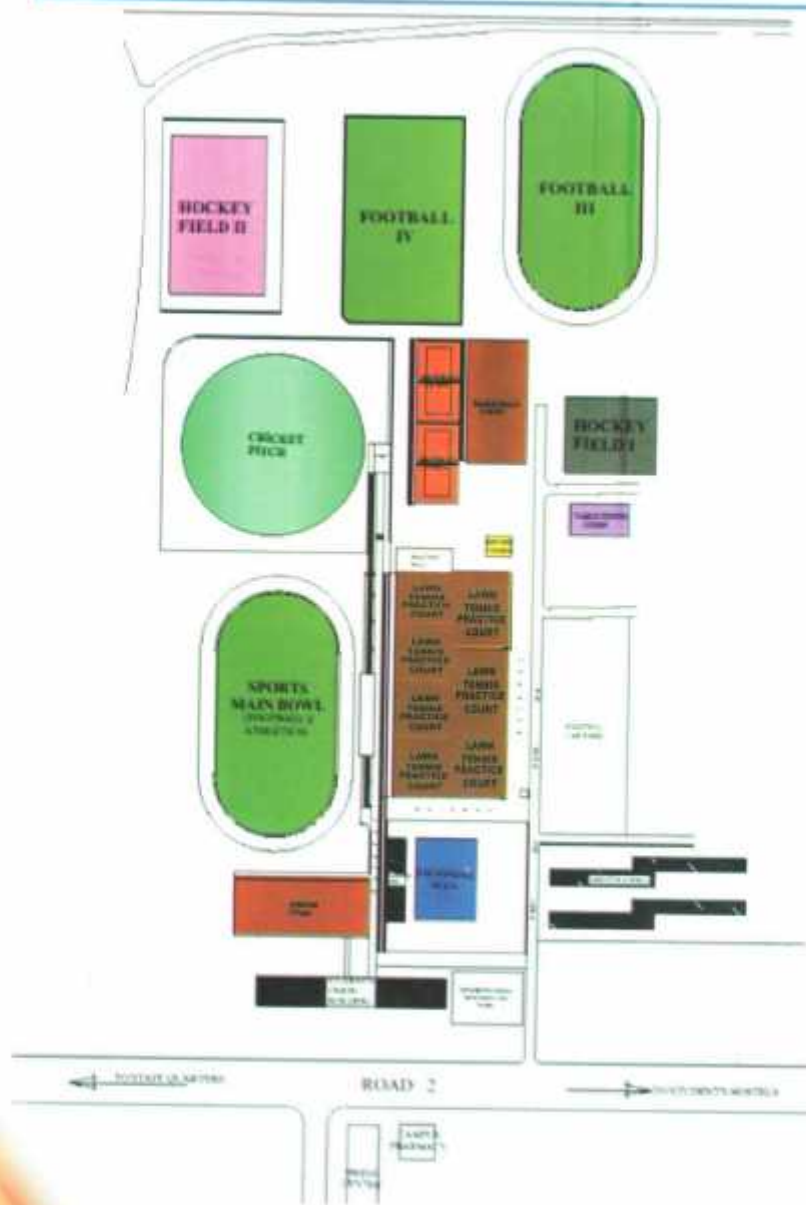

SPORTS VENUES AND FACILITIES IN OBAFEMI AWOLowo UNIVERSITY, ILE-IFE

S/N	SPORTS	VENUES
1.	Athletics	An IAAF Certified 8 Lane Tartan Track and Field in the Main Bowl of the Sports Centre and several Jogging and Walking Trails (Roads 1-24) on the Campus
2.	Badminton	4 Courts in the Indoor Gym of the Sports Centre.
3.	Basketball	4 Outdoor Courts and 1 Indoor Court in the Sports Centre and 8 Half Courts in the Halls of Residence.
4.	Chess	Halls Of Residence & The Gym
5.	Cricket	1 Cricket Oval in the Sports Centre.
6.	Football	i. The Main Bowl pitch ii. Practice Pitch iii. New Pitch iv. Staff Quarters: Staff School field and Mini Fields on Rd 7B, 12 and 12C v. Mini Fields in the Post Graduate, Angola, Awo, Fajuyi, Moremi and Akintola Halls of Residence.
7.	Handball	2 Outdoor Courts and 1 Indoors.
8.	Hockey	2 Hockey Fields
9.	Judo	Uses the Indoor Gym and several other places n campus
10.	Squash	2 Courts
11.	Swimming	1 Olympic size Swimming Pool in the Sports Centre and 1 pool in the Staff Club
12.	Taekwondo	Uses the Indoor Gym and several other spaces on campus.
13.	Table Tennis	Fully Air-Conditioned Table Tennis Gym in which 4 Tables can be used at any time. Several Tables In the Halls of Residence.
14.	Tennis	3 New Hard Courts, 2 practice Courts in the Sports Centre and 3 Courts at the Staff Club
15.	Volleyball	4 Outdoor Courts in the Sports Centre, 1 court in the Indoor Gym plus several Courts in the Halls of Residence.

LOCATION OF FACILITIES AT THE SPORTS CENTRE.

40

Dr H K Olorunsola,
Ag. Director of Sports