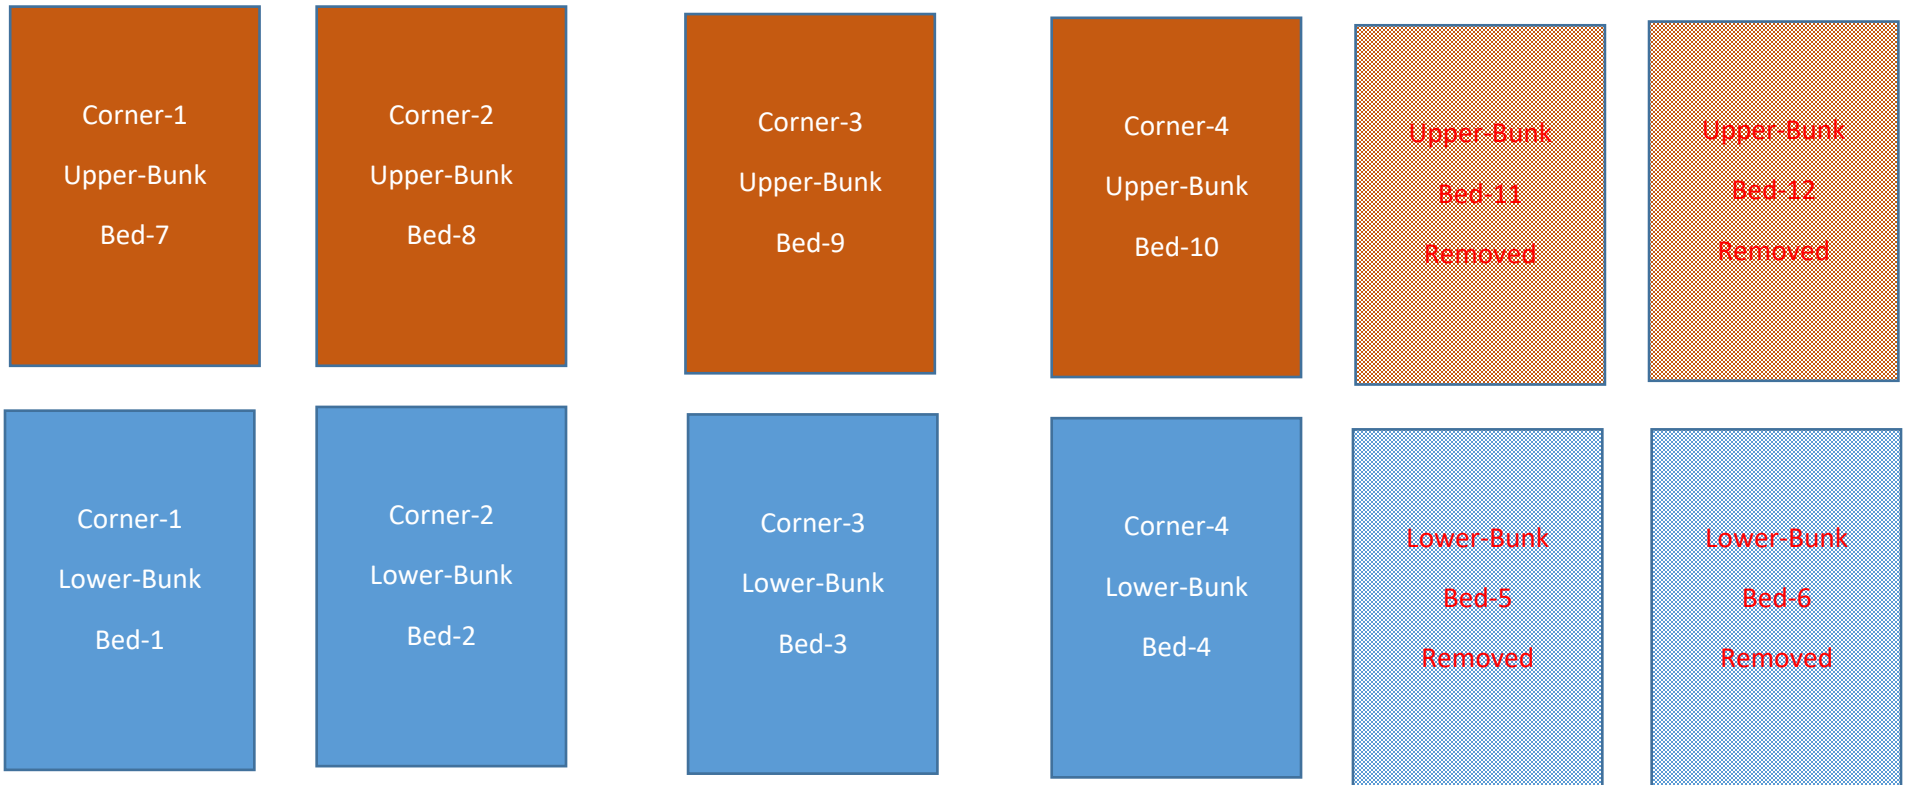

## Mozambique & Angola Hall Bed-Space Layout - 8 Bed Rooms

### PART 1 ONLY

**2017/2018 Session**

**Moremi Hall Bed-Space Layout – 4 Bed Rooms**

**FINAL YEAR ONLY**

Bed-1  
Corner-1  
Single-Bed

Bed-2  
Corner-2  
Single-Bed

Bed-3  
Corner-3  
Single-Bed

Bed-4  
Lower-Bunk

Bed-5  
Upper-Bunk  
Removed